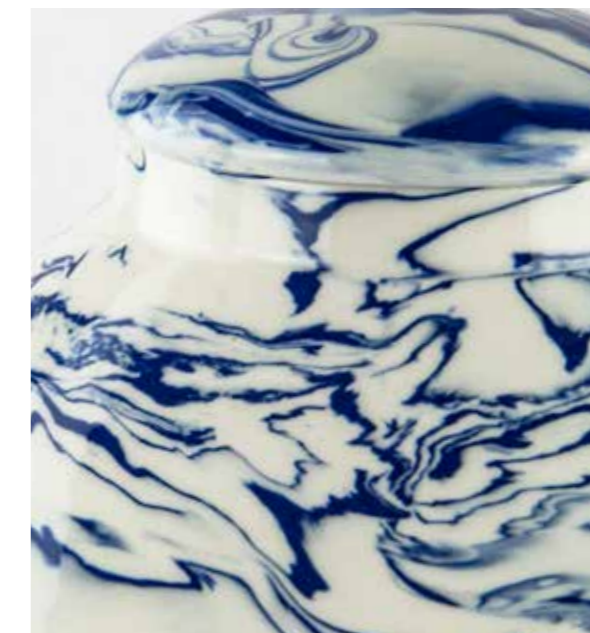

Blue Wave*

Can contain up to 5.0 litres
H32 x W21cm

RESIN & FIBREGLASS URNS

Resin and fibreglass urns combine durability and versatility, offering a range of design possibilities to suit individual preferences. These urns provide a beautiful and lasting tribute, with their lightweight construction and intricate details making them an ideal choice for preserving cherished memories.