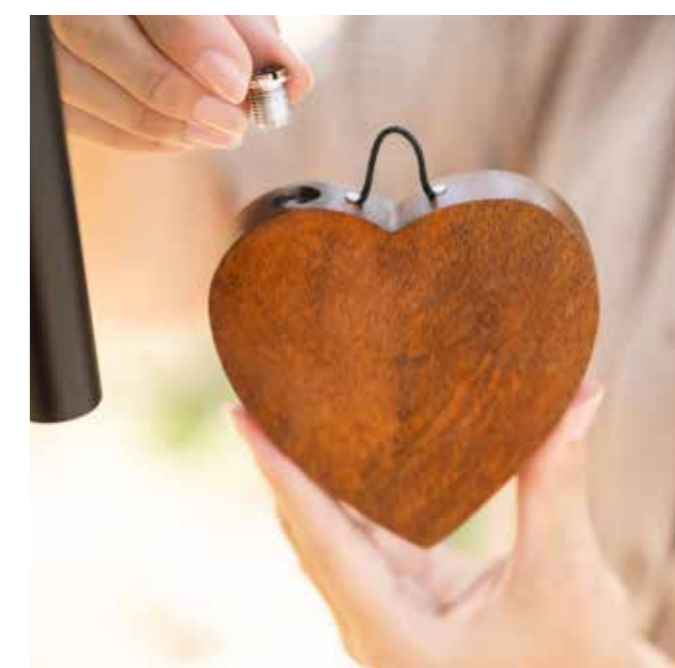

WIND CHIMES

Introducing our latest innovation, an elegantly designed wind chime that serves not just as a source of soothing melodies, but also as a sentimental keepsake. With a specially crafted heart compartment to hold the ashes of your loved one, each chime becomes a harmonious blend of memory and music, echoing stories of the past with every gentle sway.